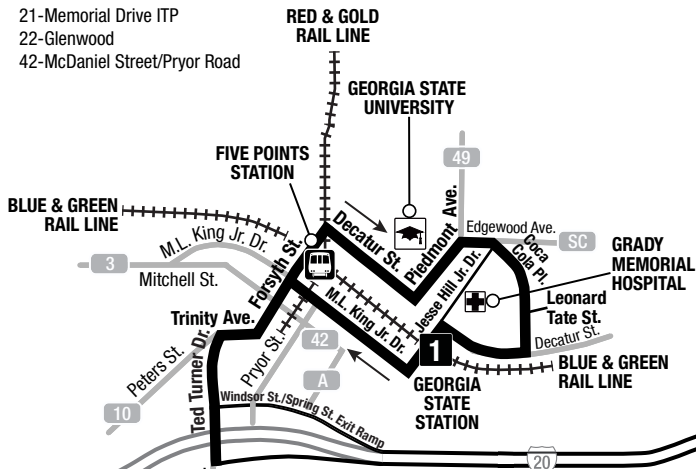

Connecting services at Five Points Station:

Servicios de conexión en la Estación Five Points:

- A-Rapid A line
- 3-Martin Luther King Junior Drive
- 10-AUC/Hollywood Road
- 20-South DeKalb/Downtown Atlanta
- 21-Memorial Drive ITP
- 22-Glenwood
- 42-McDaniel Street/Pryor Road

**NORTH
NORTE**

— CONNECTING SERVICES
Servicios de conexión

- ■ ■ Alternating trips to New Snapfinger Woods Drive.
  Viajes alternativos hacia New Snapfinger Woods Drive.
- || || || Alternating trips from South DeKalb Transfer Point
  Viajes alternativos desde South DeKalb Transfer Point.